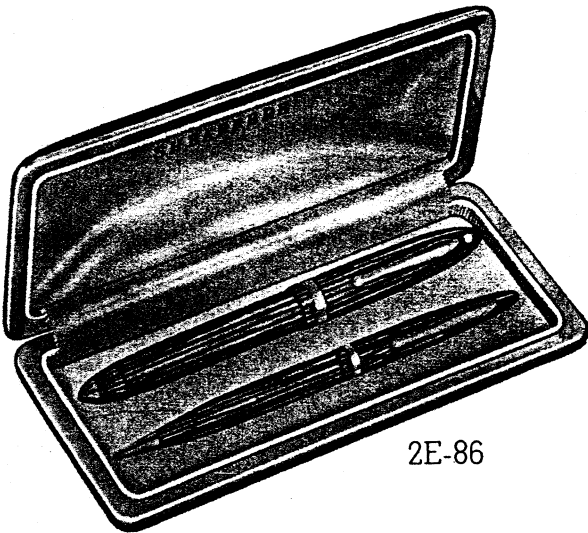

Presentation Ensembles

For Every Occasion

2YC2—This Gold Cap DeLuxe streamlined design utilizes the merchandise shown on Page 1. It is a striking Sheaffer innovation. This set combines the beauty of natural gold in the pocket with the right writing "feel" of Radite in the hand. Genuine leather case. Barrels come in either GOLDEN BROWN as shown, or in BLACK. For those desiring a silver motif, there is a Sterling Cap set, number 2BP2, with GREY PEARL barrel. All three models are $19.75.

Ensembles by Sheaffer provide a logical way to sell a pencil with practically every pen sale, thus increasing the unit-of-sale with a corresponding increase in volume and profit. For the gift market, or for the "personal use" market, nowhere else can the finest of its kind be bought for a price so low. Illustrated on this page are typical Sheaffer ensembles from $3.95 up. Note the beautiful presentation cases, exclusive to Sheaffer, with sets at $8.50 and up.

For complete price information on ensembles, turn to Pages 9, 10 and 11.

2E-86

2E86—The new MARINE GREEN streamlined color design is shown here for the first time. Illustrated is a man's set at $14.00, but the rich satin and gold presentation case is available with ensembles priced at $8.50 to $15.00.

2D37—Ebonized Pearl is one of the most popular color designs ever developed by Sheaffer. Illustrated is a lady's set in this color, priced at $8.50. Other sets in this same satin and gold presentation case, for both men and women, are available from $8.50 to $15.00.